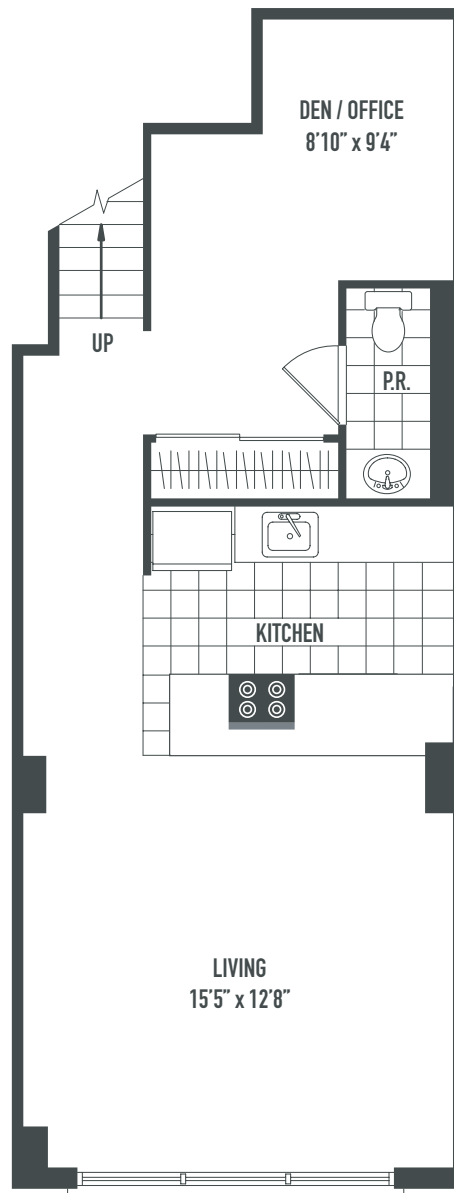

UPPER LEVEL

LOWER LEVEL

LOFT UNIT - TYPE P

1180 Sq. Ft.