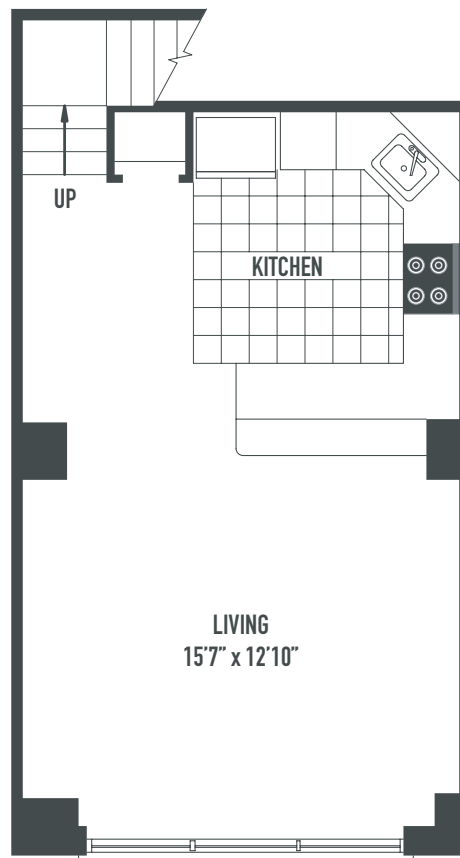

UPPER LEVEL

LOWER LEVEL

**LOFT UNIT - TYPE N**

903 Sq. Ft.