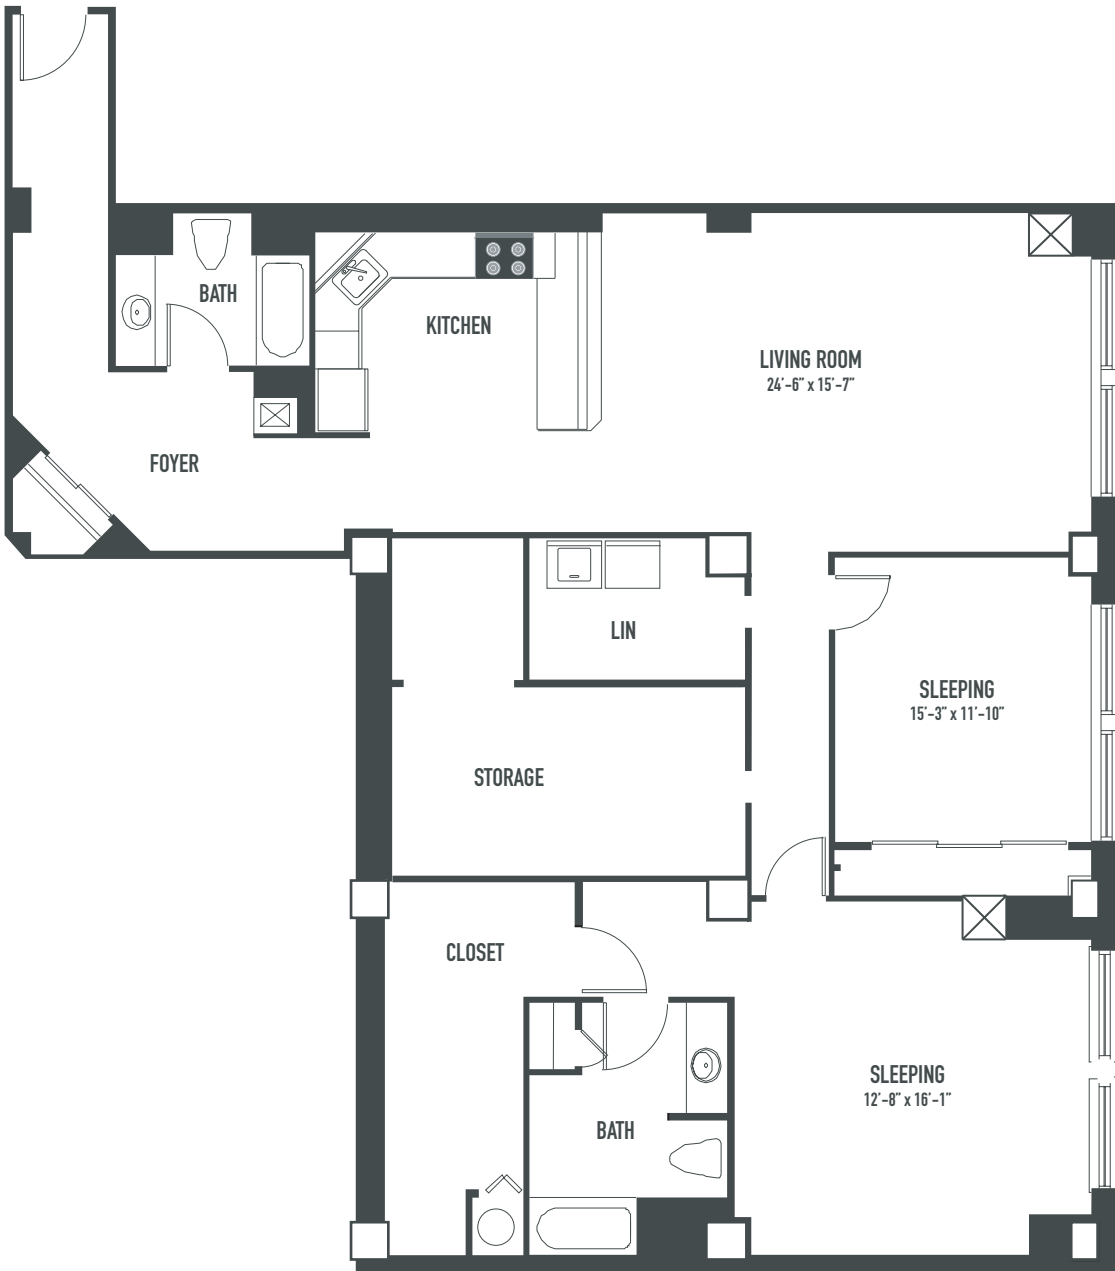

ENTRANCE

LOFTS **640**

ONE BEDROOM UNIT - TYPE M1

1,836 Sq. Ft.